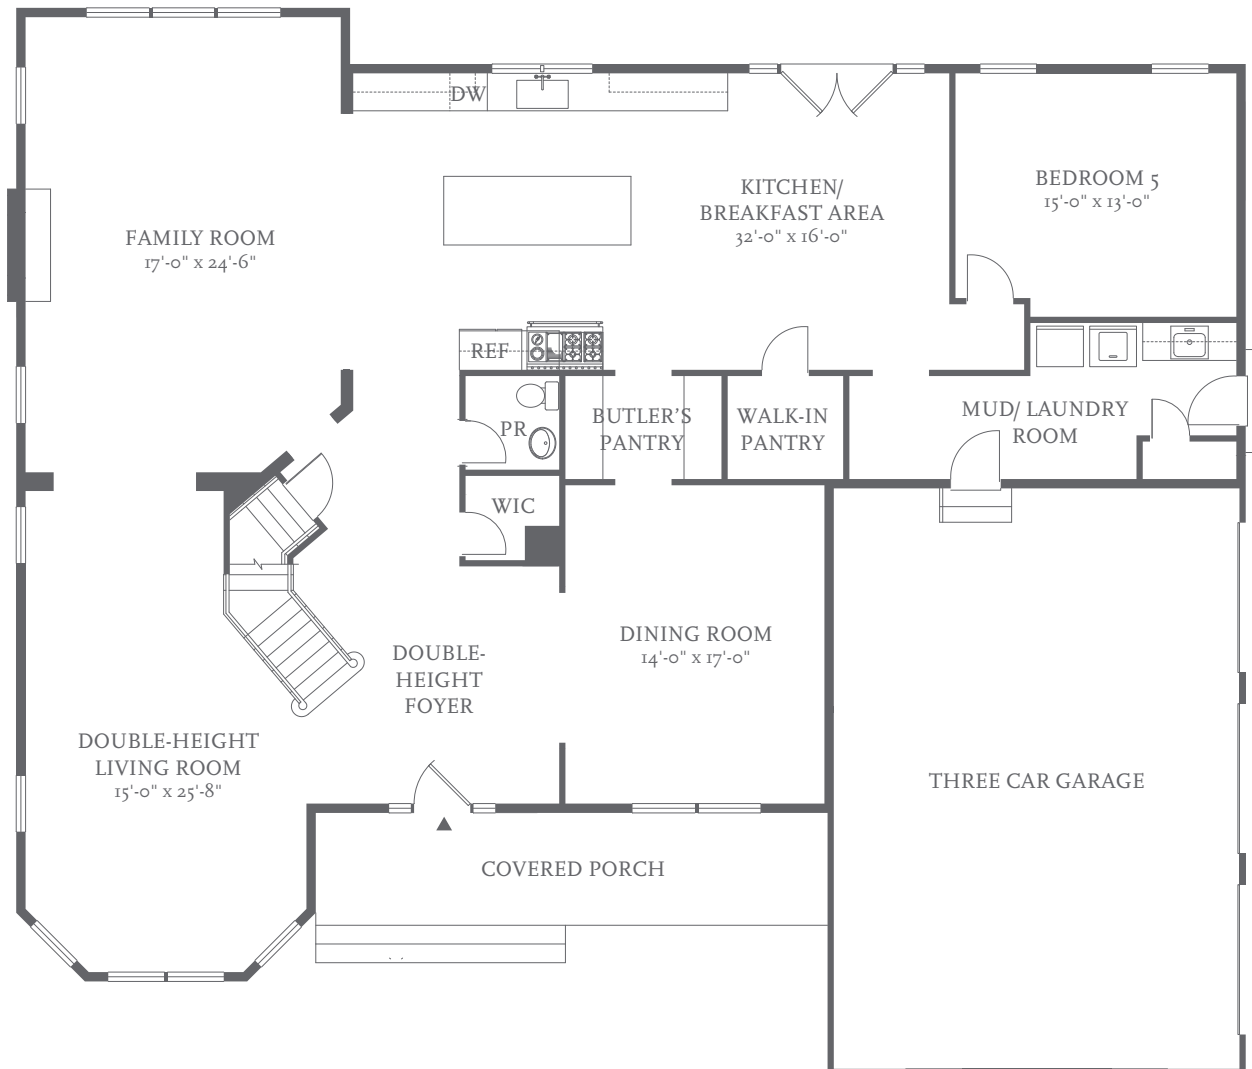

LIVING & ENTERTAINING LEVEL 2,426 SF

OAK HILL

ESTATES

EDGEMONT

PRIVATE QUARTERS
1,980 SF